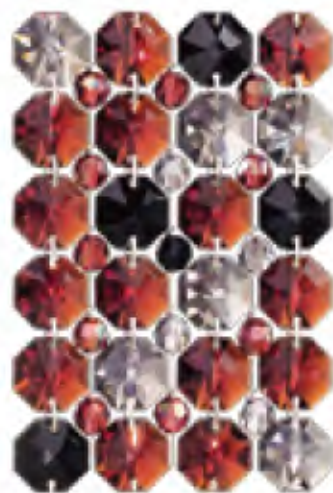

COLOR PALETTES

All colors shown are samples and can differ slightly due to shape of fixture, pinning methods and size. Blended colors are achieved by a randomized mixture of crystal. Every fixture with a blended color is unique. Only the colors shown in this catalog are available for Geometrix® fixtures. Please use the letter code to specify your color choice when ordering. Discontinued colors are available only as supplies last.

TORTOISE SHELL TOR

COGNAC COG

FIRE FIR

KASHMIR KAS

CINNABAR CIN

POMEGRANATE POM

VINTAGE ROSE VIN

DUSK DUS

SMOKE SMO

STRAWBERRY FIELDS STR

PLUM PLU

VIOLET VIO

ORCHID ORC

BLOSSOM BLO

SPICE SPI

FOREST FLOOR FOR

BEYOND BLUE BEY

SAPHIRE SAP

DARK SAPHIRE DAR

STEEL STE

BULLET BUL

JAGUAR JAG

BLACK DIAMOND BLA

SILVER SHADE SH