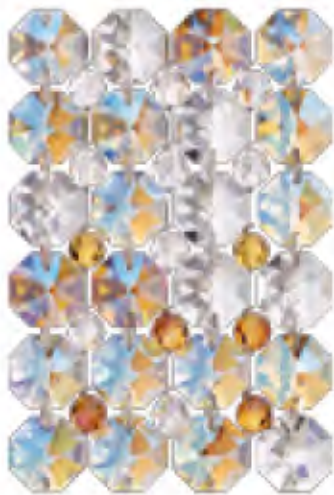

COLOR PALETTES

All colors shown are samples and can differ slightly due to shape of fixture, pinning methods and size. Blended colors are achieved by a randomized mixture of crystal. Every fixture with a blended color is unique. Only the colors shown in this catalog are available for Geometrix® fixtures. Please use the letter code to specify your color choice when ordering. Discontinued colors are available only as supplies last.

STRASS® Swarovski®
Crystal in Clear S

SPECTRA® Swarovski®
Crystal in Clear A

ALABASTER ALA

MOONDUST MOO

SANTORINI SAN

TRAVERTINE TRA

LAUREL STONE LAU

AZURITE AZU

BLUSH BLU

CHINCHILLA CHI

CARNELIAN CAR

BRANDYWINE BRA

SUNDANCE SUN

OCELOT OCE

BOA BOA

GOLDEN GOL

BEYOND BLUE BEY

SAPHIRE SAP

DARK SAPHIRE DAR

STEEL STE

BULLET BUL

JAGUAR JAG

BLACK DIAMOND BLA

SILVER SHADE SH