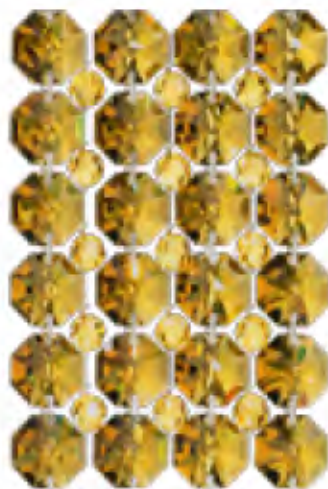

COLOR PALETTES

All colors shown are samples and can differ slightly due to shape of fixture, pinning methods and size. Blended colors are achieved by a randomized mixture of crystal. Every fixture with a blended color is unique. Only the colors shown in this catalog are available for Geometrix® fixtures. Please use the letter code to specify your color choice when ordering. Discontinued colors are available only as supplies last.

BLUSH BLU

CHINCHILLA CHI

CARNELIAN CAR

BRANDYWINE BRA

SUNDANCE SUN

OCELOT OCE

BOA BOA

GOLDEN GOL

TORTOISE SHELL TOR

COGNAC COG

FIRE FIR

KASHMIR KAS

CINNABAR CIN

POMEGRANATE POM

VINTAGE ROSE VIN

DUSK DUS