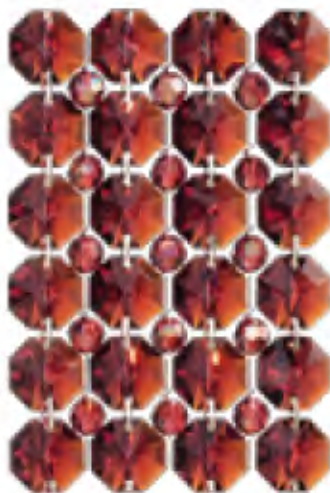

COLOR PALETTES

All colors shown are samples and can differ slightly due to shape of fixture, pinning methods and size. Blended colors are achieved by a randomized mixture of crystal. Every fixture with a blended color is unique. Only the colors shown in this catalog are available for Geometrix® fixtures. Please use the letter code to specify your color choice when ordering. Discontinued colors are available only as supplies last.

TORTOISE SHELL TOR

COGNAC COG

FIRE FIR

KASHMIR KAS

CINNABAR CIN

POMEGRANATE POM

VINTAGE ROSE VIN

DUSK DUS

SMOKE SMO

STRAWBERRY FIELDS STR

PLUM PLU

VIOLET VIO

ORCHID ORC

BLOSSOM BLO

SPICE SPI

FOREST FLOOR FOR

WATERLILY WAT

TAMARIND TAM

SAGE SAG

EMERALD GREEN EME

AQUA AQU

JUNGLE JUN

PEACOCK PEA

IRIS IRI