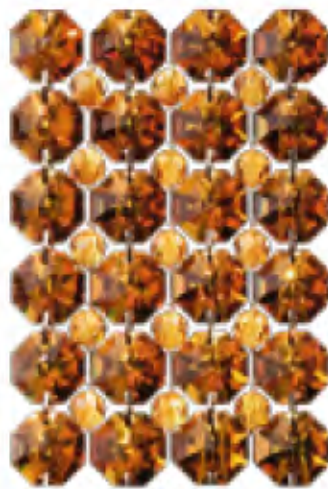

COLOR PALETTES

All colors shown are samples and can differ slightly due to shape of fixture, pinning methods and size. Blended colors are achieved by a randomized mixture of crystal. Every fixture with a blended color is unique. Only the colors shown in this catalog are available for Geometrix® fixtures. Please use the letter code to specify your color choice when ordering. Discontinued colors are available only as supplies last.

STRASS® Swarovski®
Crystal in Clear S

SPECTRA® Swarovski®
Crystal in Clear A

ALABASTER ALA

MOONDUST MOO

SANTORINI SAN

TRAVERTINE TRA

LAUREL STONE LAU

AZURITE AZU

BLUSH BLU

CHINCHILLA CHI

CARNELIAN CAR

BRANDYWINE BRA

SUNDANCE SUN

OCELOT OCE

BOA BOA

GOLDEN GOL

TORTOISE SHELL TOR

COGNAC COG

FIRE FIR

KASHMIR KAS

CINNABAR CIN

POMEGRANATE POM

VINTAGE ROSE VIN

DUSK DUS