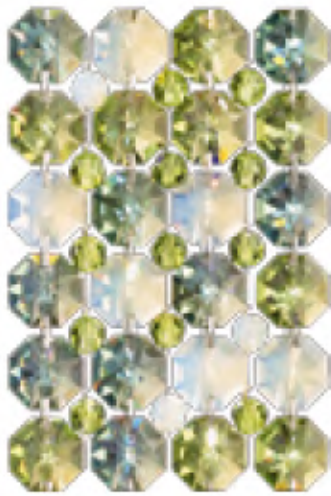

COLOR PALETTES

All colors shown are samples and can differ slightly due to shape of fixture, pinning methods and size. Blended colors are achieved by a randomized mixture of crystal. Every fixture with a blended color is unique. Only the colors shown in this catalog are available for Geometrix® fixtures. Please use the letter code to specify your color choice when ordering. Discontinued colors are available only as supplies last.

STRASS® Swarovski®
Crystal in Clear S

SPECTRA® Swarovski®
Crystal in Clear A

ALABASTER ALA

MOONDUST MOO

SANTORINI SAN

TRAVERTINE TRA

LAUREL STONE LAU

AZURITE AZU

BLUSH BLU

CHINCHILLA CHI

CARNELIAN CAR

BRANDYWINE BRA

SUNDANCE SUN

OCELOT OCE

BOA BOA

GOLDEN GOL

BEYOND BLUE BEY

SAPHIRE SAP

DARK SAPHIRE DAR

STEEL STE

BULLET BUL

JAGUAR JAG

BLACK DIAMOND BLA

SILVER SHADE SH