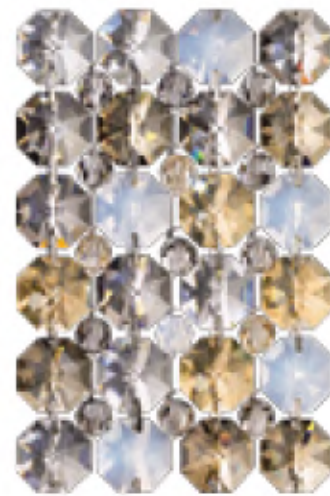

COLOR PALETTES

All colors shown are samples and can differ slightly due to shape of fixture, pinning methods and size. Blended colors are achieved by a randomized mixture of crystal. Every fixture with a blended color is unique. Only the colors shown in this catalog are available for Geometrix® fixtures. Please use the letter code to specify your color choice when ordering. Discontinued colors are available only as supplies last.

STRASS® Swarovski®
Crystal in Clear S

SPECTRA® Swarovski®
Crystal in Clear A

ALABASTER ALA

MOONDUST MOO

SANTORINI SAN

TRAVERTINE TRA

LAUREL STONE LAU

AZURITE AZU