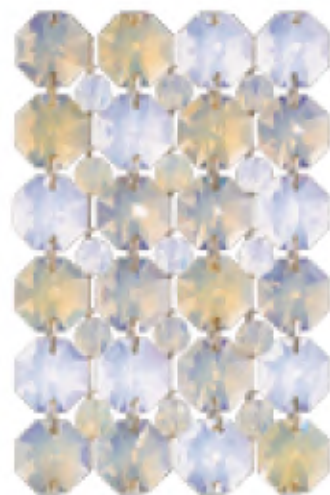

COLOR PALETTES

All colors shown are samples and can differ slightly due to shape of fixture, pinning methods and size. Blended colors are achieved by a randomized mixture of crystal. Every fixture with a blended color is unique. Only the colors shown in this catalog are available for Geometrix® fixtures. Please use the letter code to specify your color choice when ordering. Discontinued colors are available only as supplies last.

STRASS® Swarovski®
Crystal in Clear S

SPECTRA® Swarovski®
Crystal in Clear A

ALABASTER ALA

MOONDUST MOO

SANTORINI SAN

TRAVERTINE TRA

LAUREL STONE LAU

AZURITE AZU

BEYOND BLUE BEY

SAPHIRE SAP

DARK SAPHIRE DAR

STEEL STE

BULLET BUL

JAGUAR JAG

BLACK DIAMOND BLA

SILVER SHADE SH