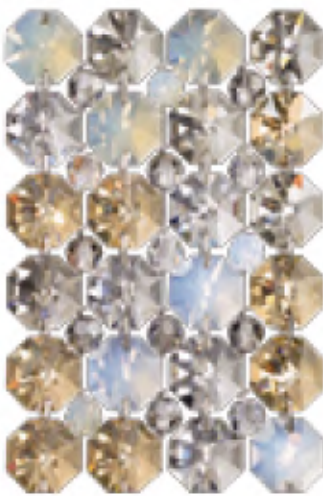

COLOR PALETTES

All colors shown are samples and can differ slightly due to shape of fixture, pinning methods and size. Blended colors are achieved by a randomized mixture of crystal. Every fixture with a blended color is unique. Only the colors shown in this catalog are available for Geometrix® fixtures. Please use the letter code to specify your color choice when ordering. Discontinued colors are available only as supplies last.

STRASS® Swarovski®
Crystal in Clear S

SPECTRA® Swarovski®
Crystal in Clear A

ALABASTER ALA

MOONDUST MOO

SANTORINI SAN

TRAVERTINE TRA

LAUREL STONE LAU

AZURITE AZU

BEYOND BLUE BEY

SAPHIRE SAP

DARK SAPHIRE DAR

STEEL STE

BULLET BUL

JAGUAR JAG

BLACK DIAMOND BLA

SILVER SHADE SH