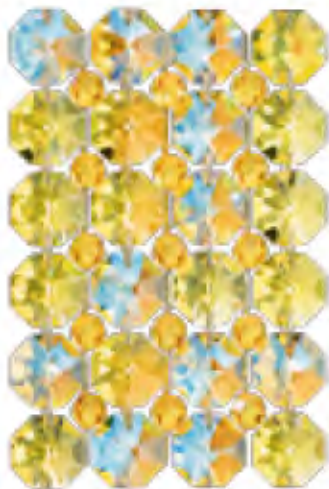

COLOR PALETTES

All colors shown are samples and can differ slightly due to shape of fixture, pinning methods and size. Blended colors are achieved by a randomized mixture of crystal. Every fixture with a blended color is unique. Only the colors shown in this catalog are available for Geometrix® fixtures. Please use the letter code to specify your color choice when ordering. Discontinued colors are available only as supplies last.

STRASS® Swarovski®
Crystal in Clear S

SPECTRA® Swarovski®
Crystal in Clear A

ALABASTER ALA

MOONDUST MOO

SANTORINI SAN

TRAVERTINE TRA

LAUREL STONE LAU

AZURITE AZU

BLUSH BLU

CHINCHILLA CHI

CARNELIAN CAR

BRANDYWINE BRA

SUNDANCE SUN

OCELOT OCE

BOA BOA

GOLDEN GOL

TORTOISE SHELL TOR

COGNAC COG

FIRE FIR

KASHMIR KAS

CINNABAR CIN

POMEGRANATE POM

VINTAGE ROSE VIN

DUSK DUS